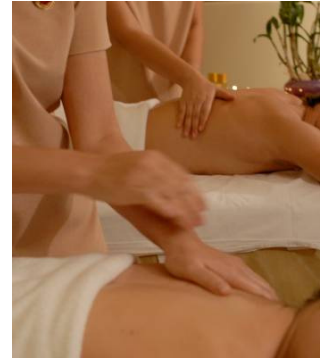

SPA PAMPERING RETREAT 2009

Truly an opportunity to restore, revive and rebalance, this retreat aims to provide tranquility for mind, body and spirit and inspire you to achieve complete wellness. Gain insights into the rituals of body care and experience a blend of modern techniques and ancient wisdom inspired by local culture and tradition.

Spa Pampering is based on the philosophy of rest, relaxation and improvement whether it be your daily choice of signature massages from gentle and relaxing to invigorating and revitalising or stretching with a Traditional Thai massage. Discover the options with your Spa Haven Body Cocoon, which includes a choice between a Cleansing Cocoon, Revitalising Cocoon, Siam Ritual Cocoon or Soothing Cocoon. Pampering may be experienced as a feeling of peace and tranquility, it could be the freedom from pain or discomfort or the noticeably positive effects of a facial. From 3 nights to 14 nights or more, you will experience a range of treatments from signature to hydrotherapy, including Chiva-Som's Rebalancing Balneotherapy. This form of hydrotherapy brings deep relaxation, improved circulation and pain relief using restorative essential oil blends.

Nightly inclusions:

- 3 Chiva-Som spa cuisine meals per night of stay (arrival day will begin with dinner)
- Choice of daily massage per night of stay (Thai, Chiva-Som or Invigorating Massage – 50 mins)
- Individual health and wellness consultation
- Participation in our daily fitness and leisure activity programmes
- Complimentary use of our Water Therapy Suites which include Steam, Sauna and Jacuzzi

Plus

3-Night Spa Pampering Retreat Retreat:

3 Nights accommodation

- 1 Chiva-Som Spa Haven Body Polish
- 1 Chiva-Som Skin Haven Facial

5-Night Spa Pampering Retreat:

5 Nights accommodation

- 1 Chiva-Som Spa Haven Body Cocoon
- 1 Chiva-Som Skin Haven Facial
- 1 Oriental Scalp Massage
- 1 Oriental Foot Ritual
- 1 Pedicure